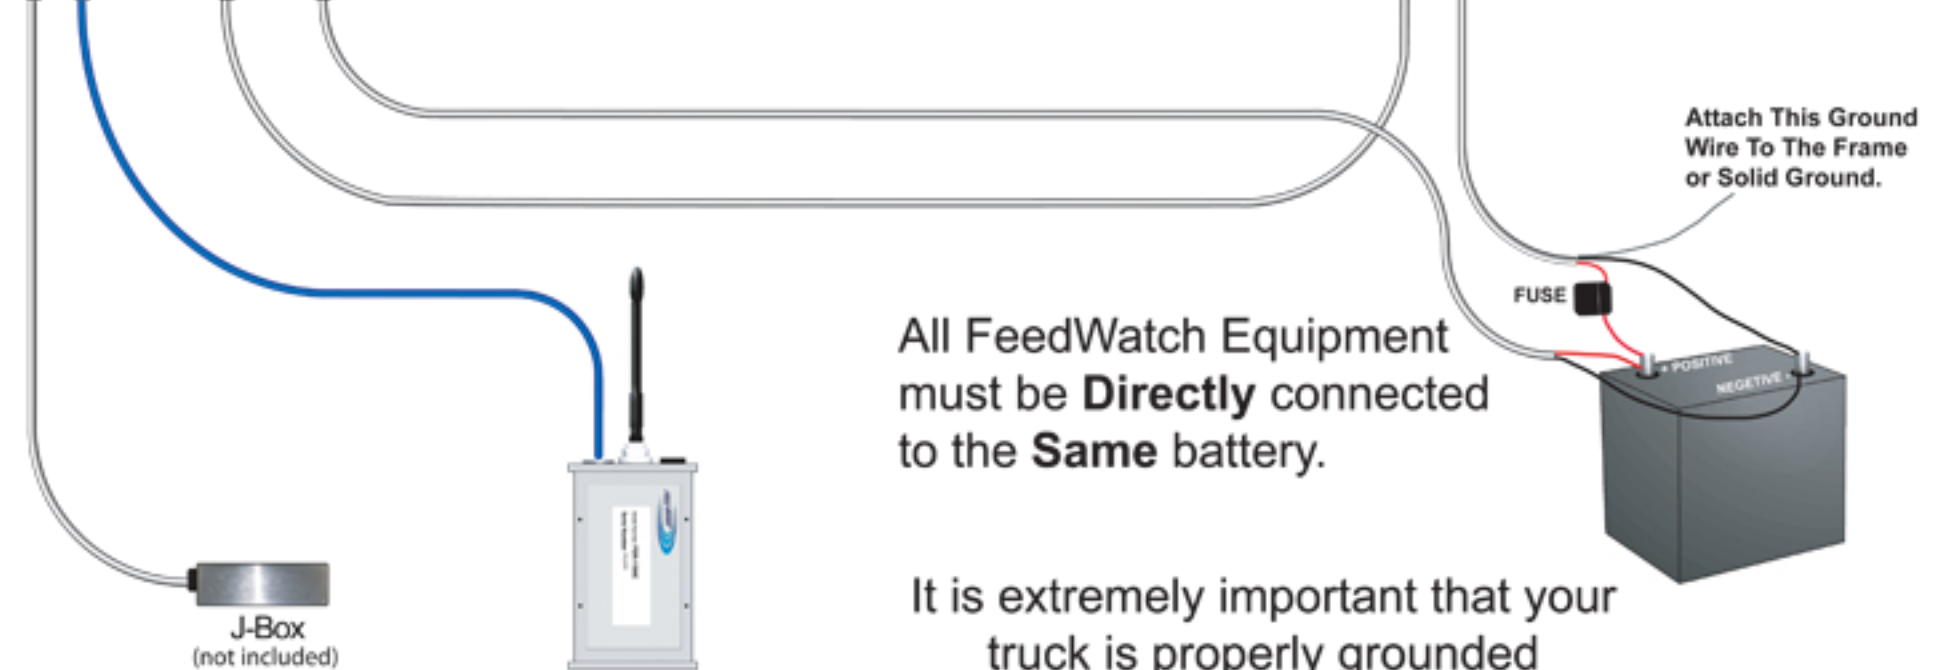

FeedWatch

Setting Up FeedWatch

1-888-225-6753

Scale Ports

- 1 = Loadcell
- 2 = Com Port
- 3 = Printer
- 4 = Not Used
- 5 = Remote Display
- 6 = Not Used
- 7 = Power

LED Display

J-Box
(not included)

Modem